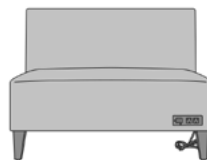

DELF2PG1
45W 30D 34H