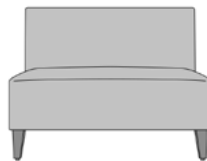

DELF2
45W 30D 34H