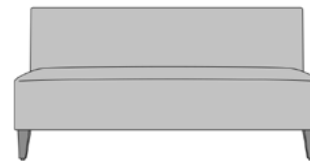

DELF3
68W 30D 34H